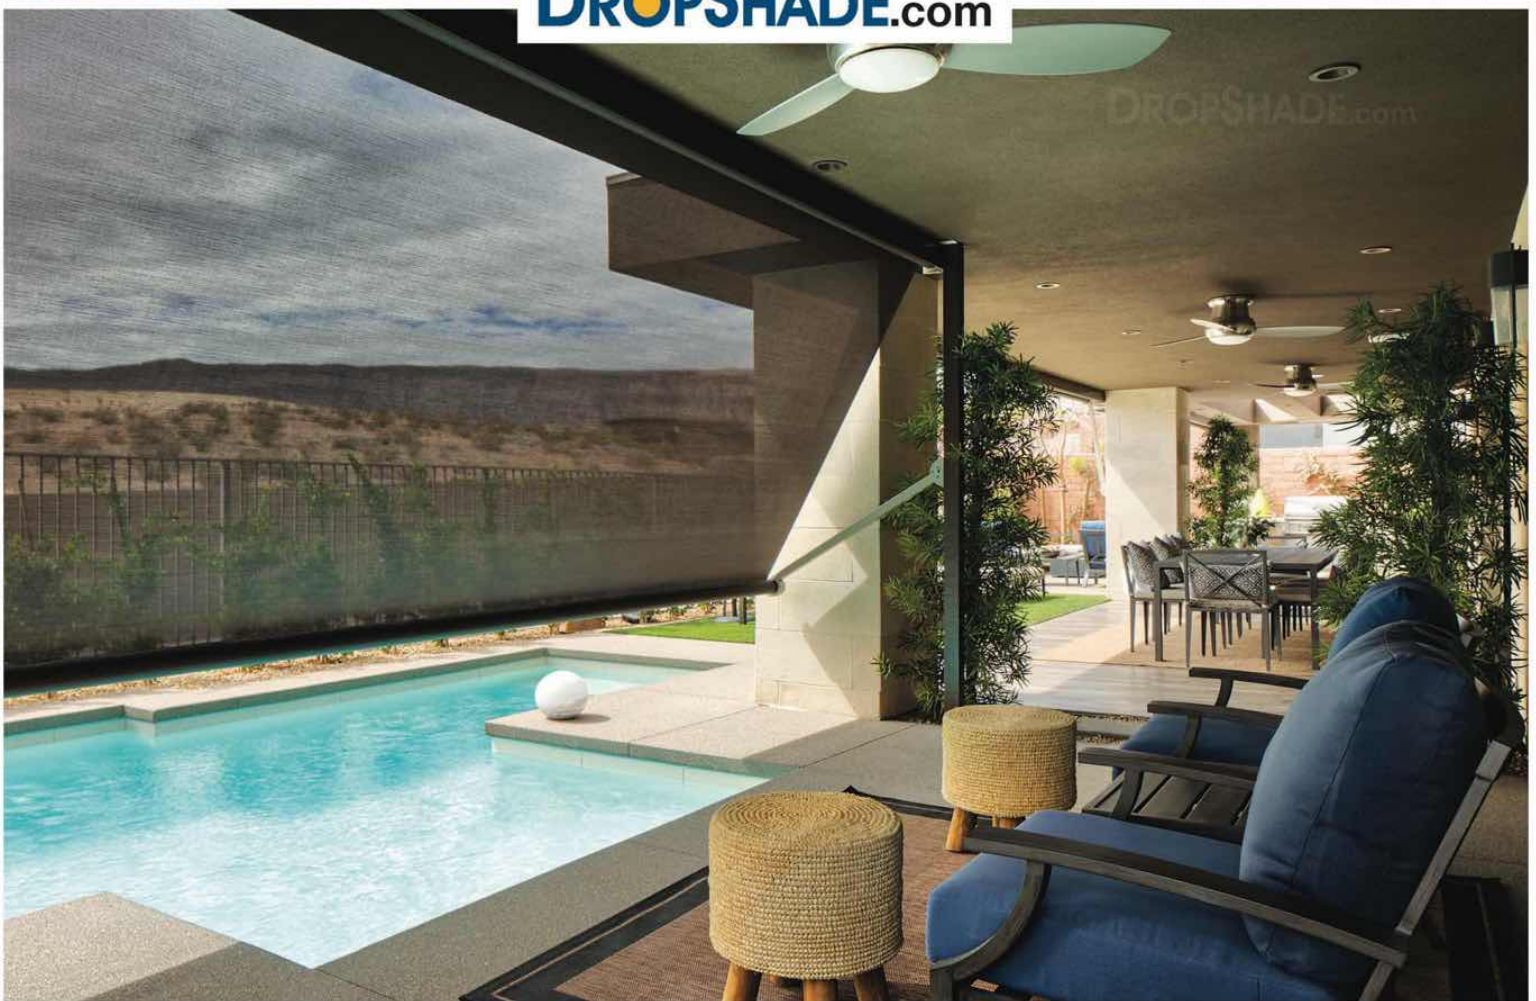

DROPSHADE.com