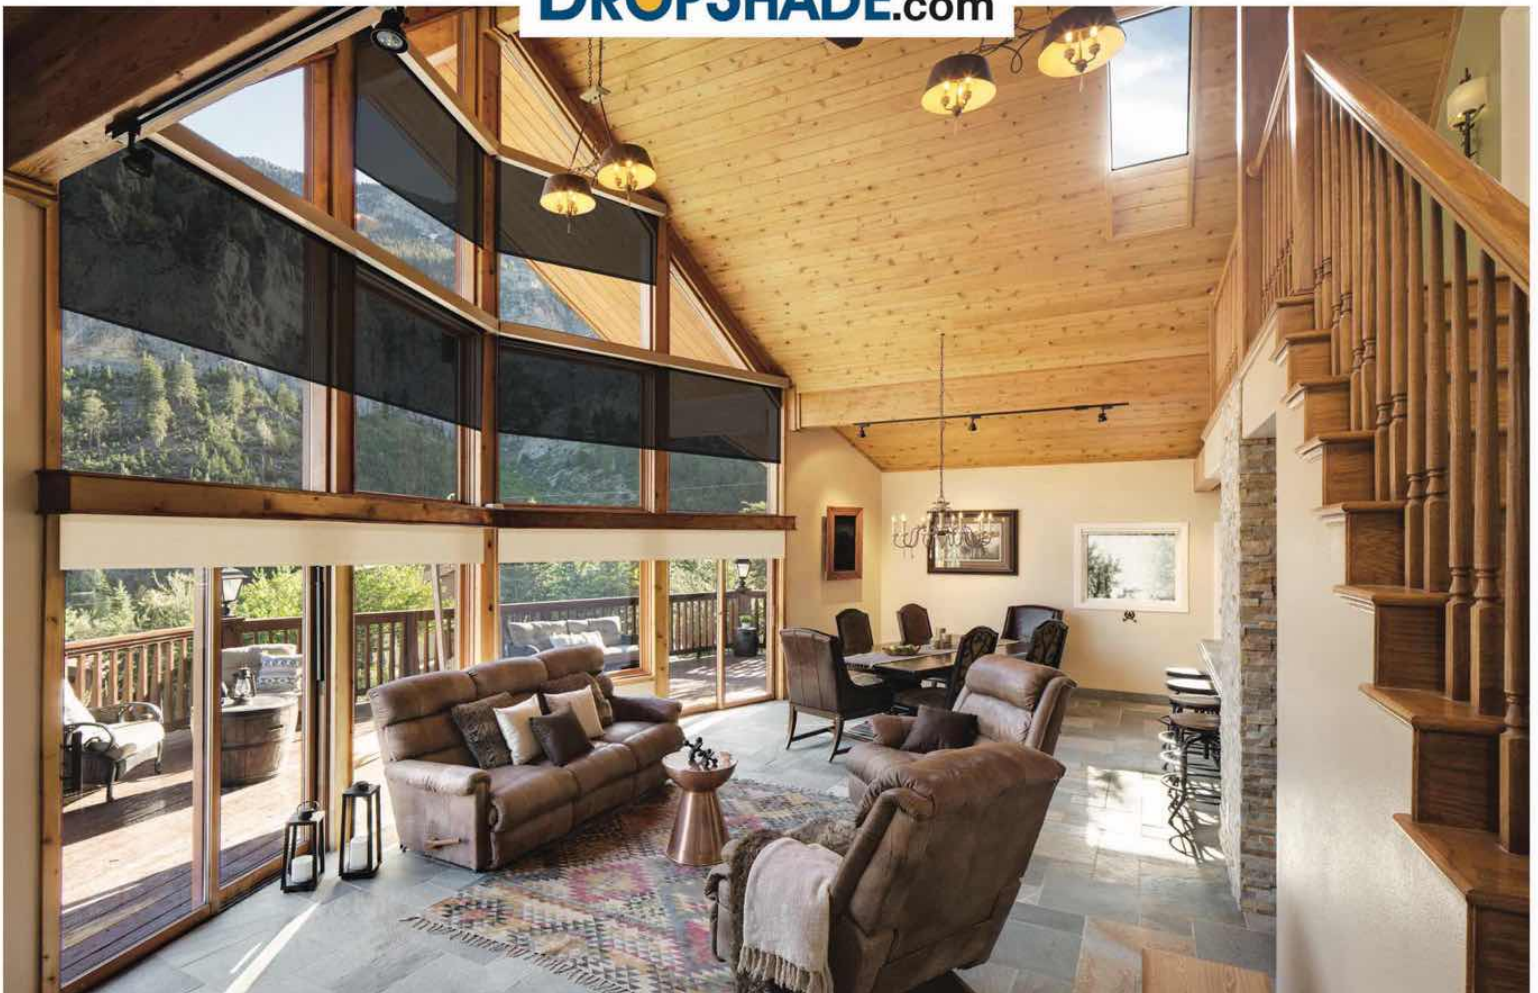

[DROPSHADE.com](https://www.dropshade.com)