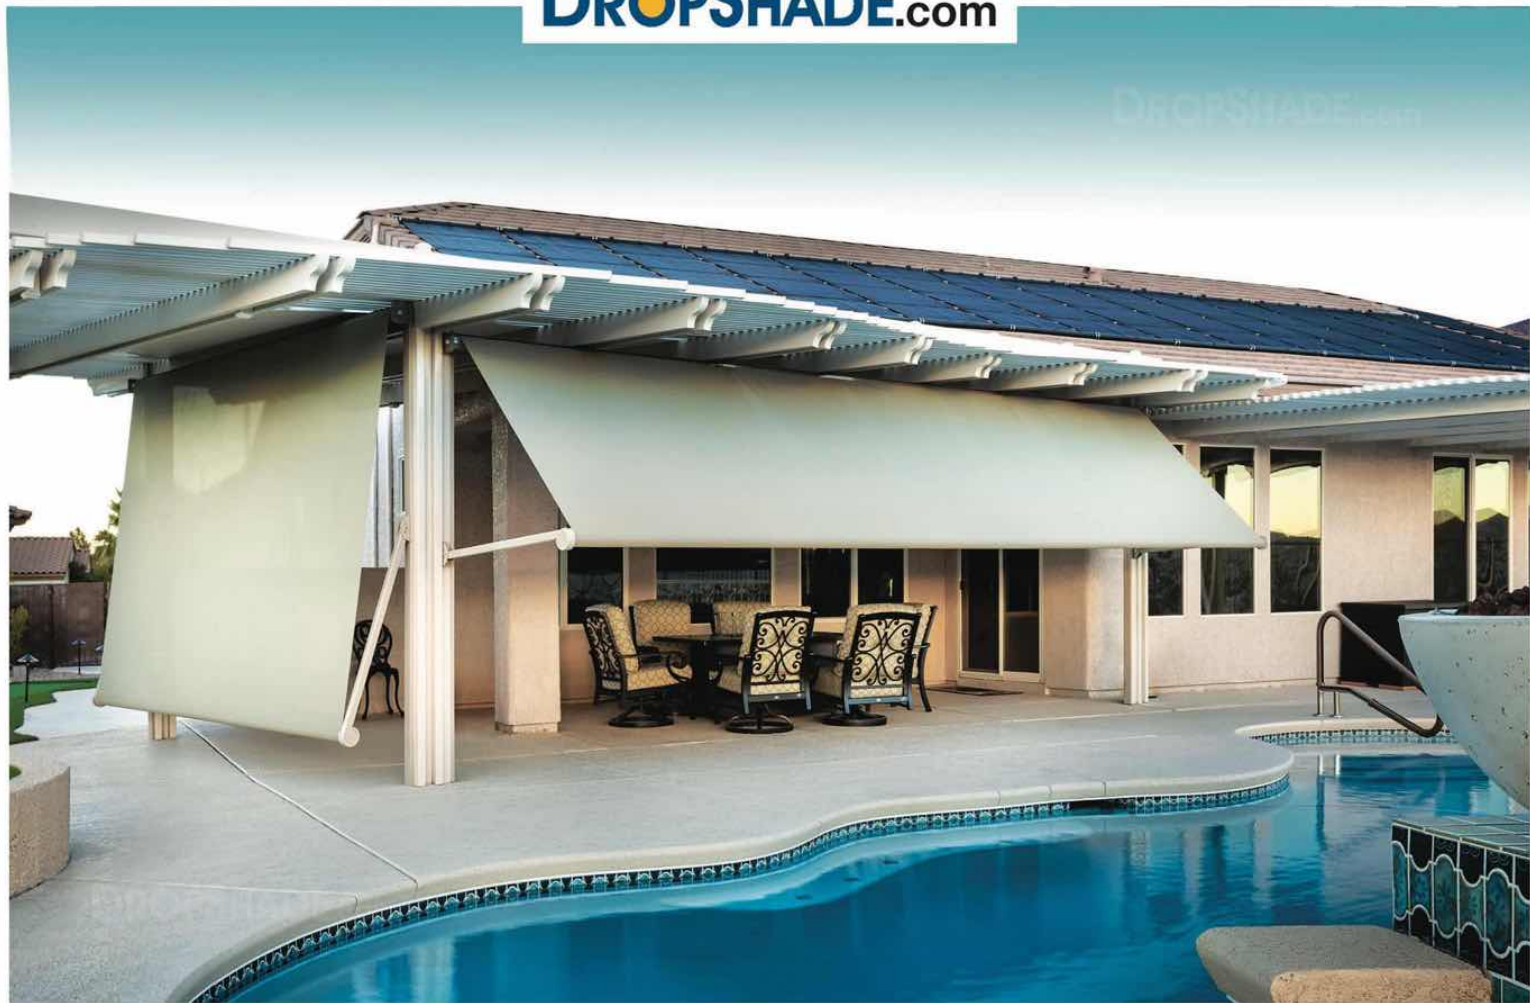

DROPSHADE.com