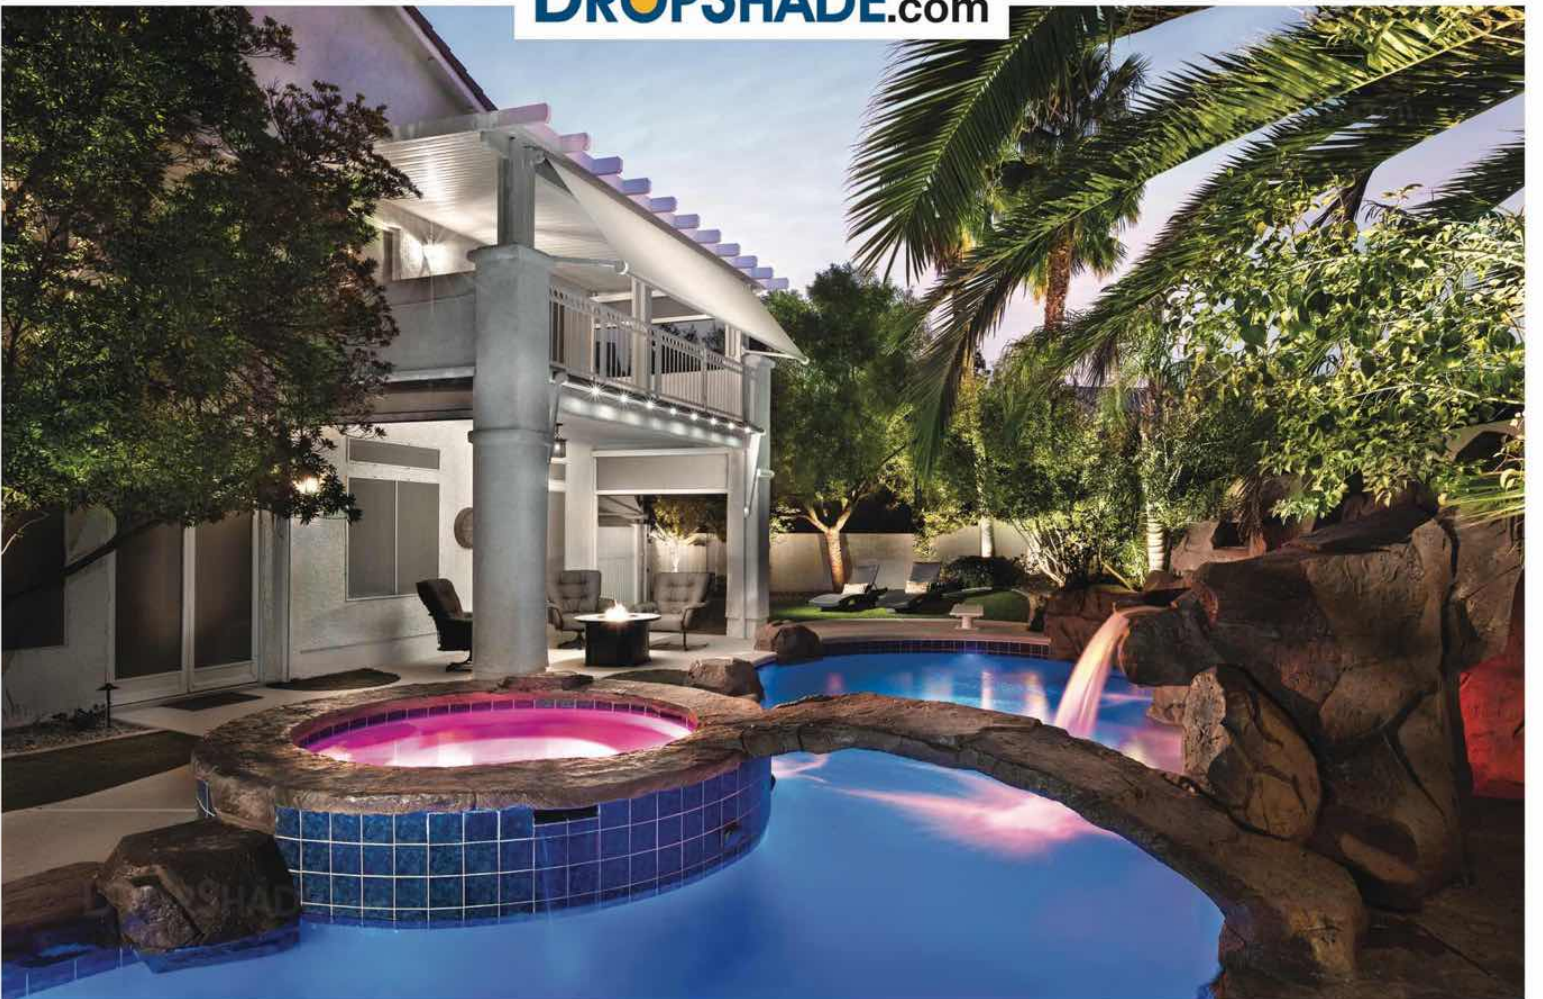

DROPSHADE.com