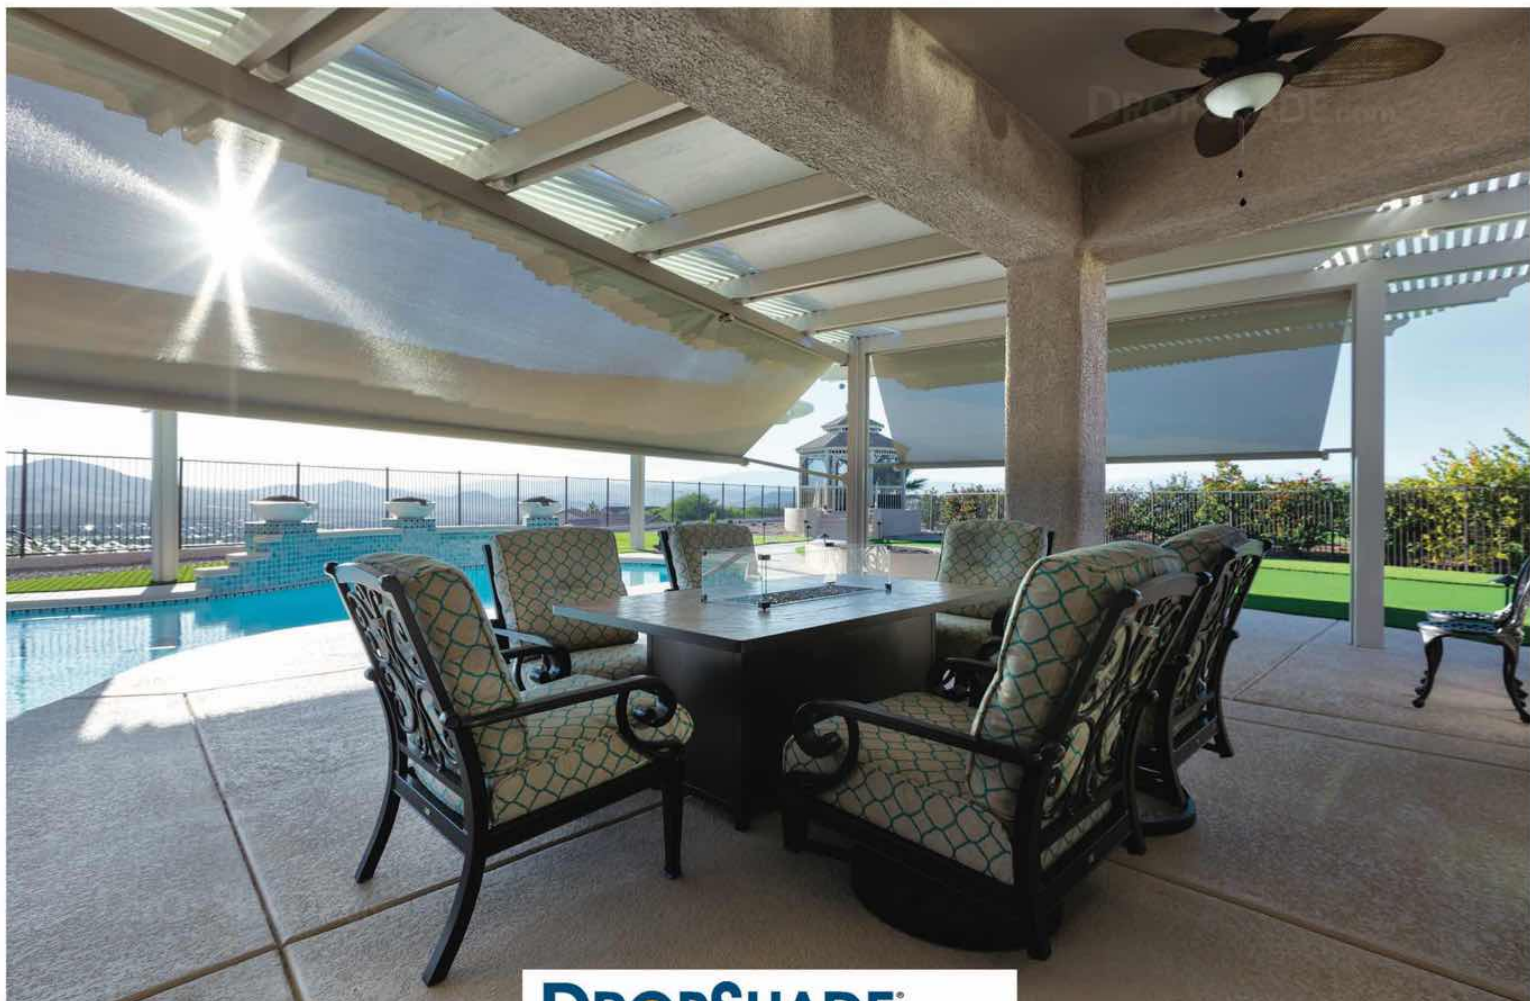

DROPSHADE.com

DROPSHADE.com