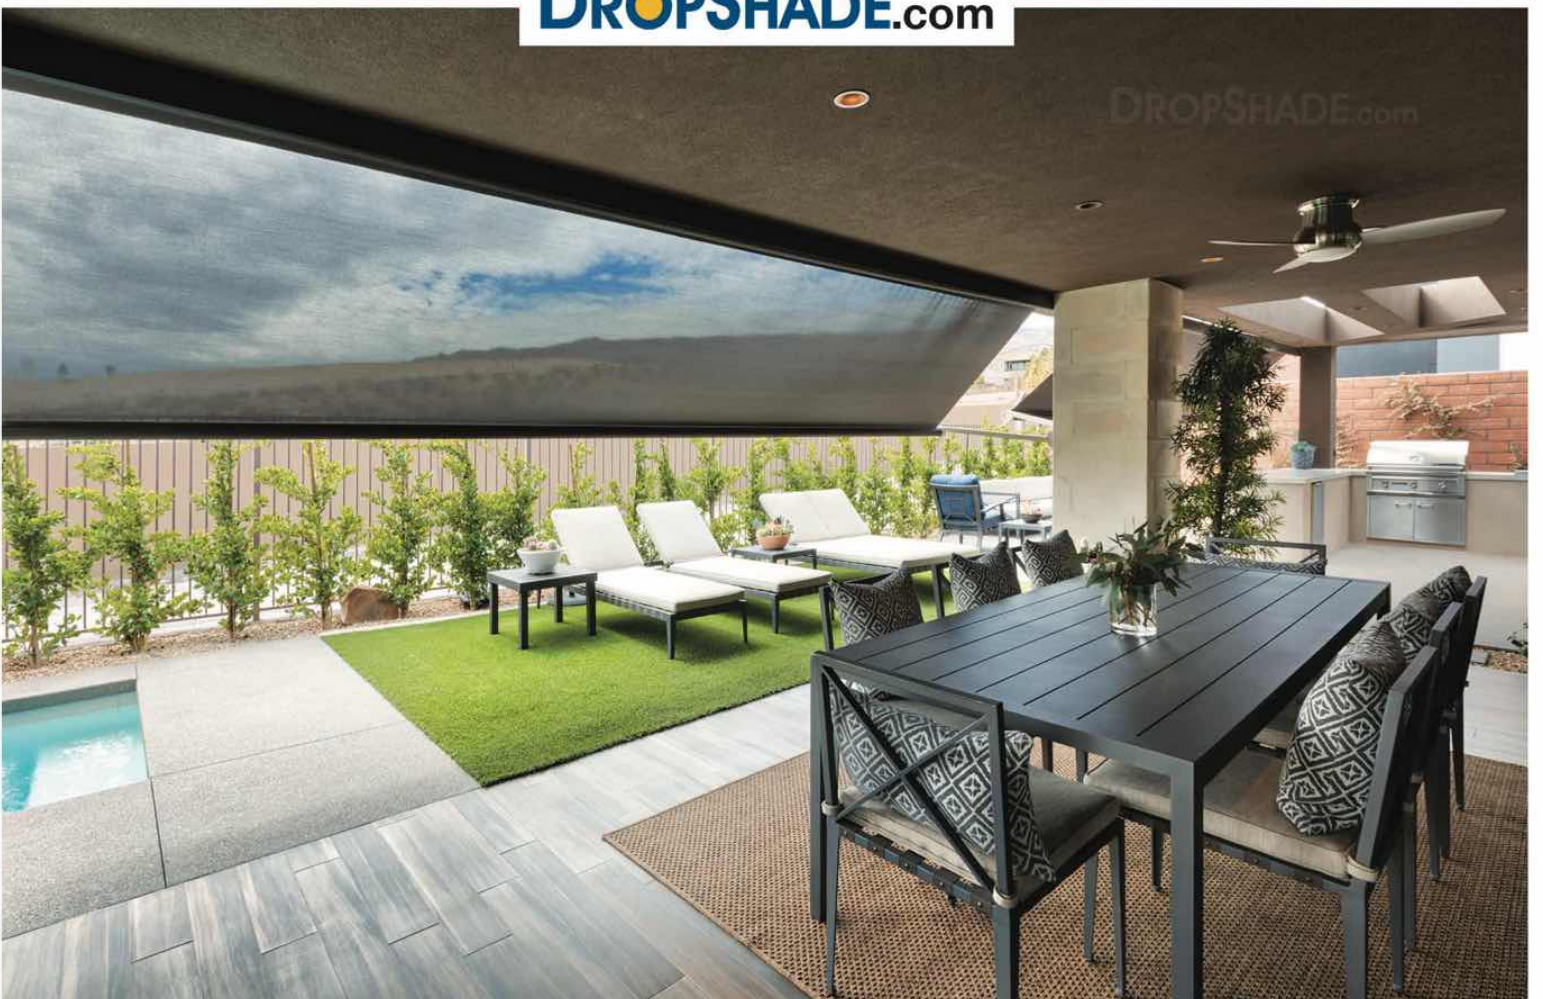

DROPSHADE.com