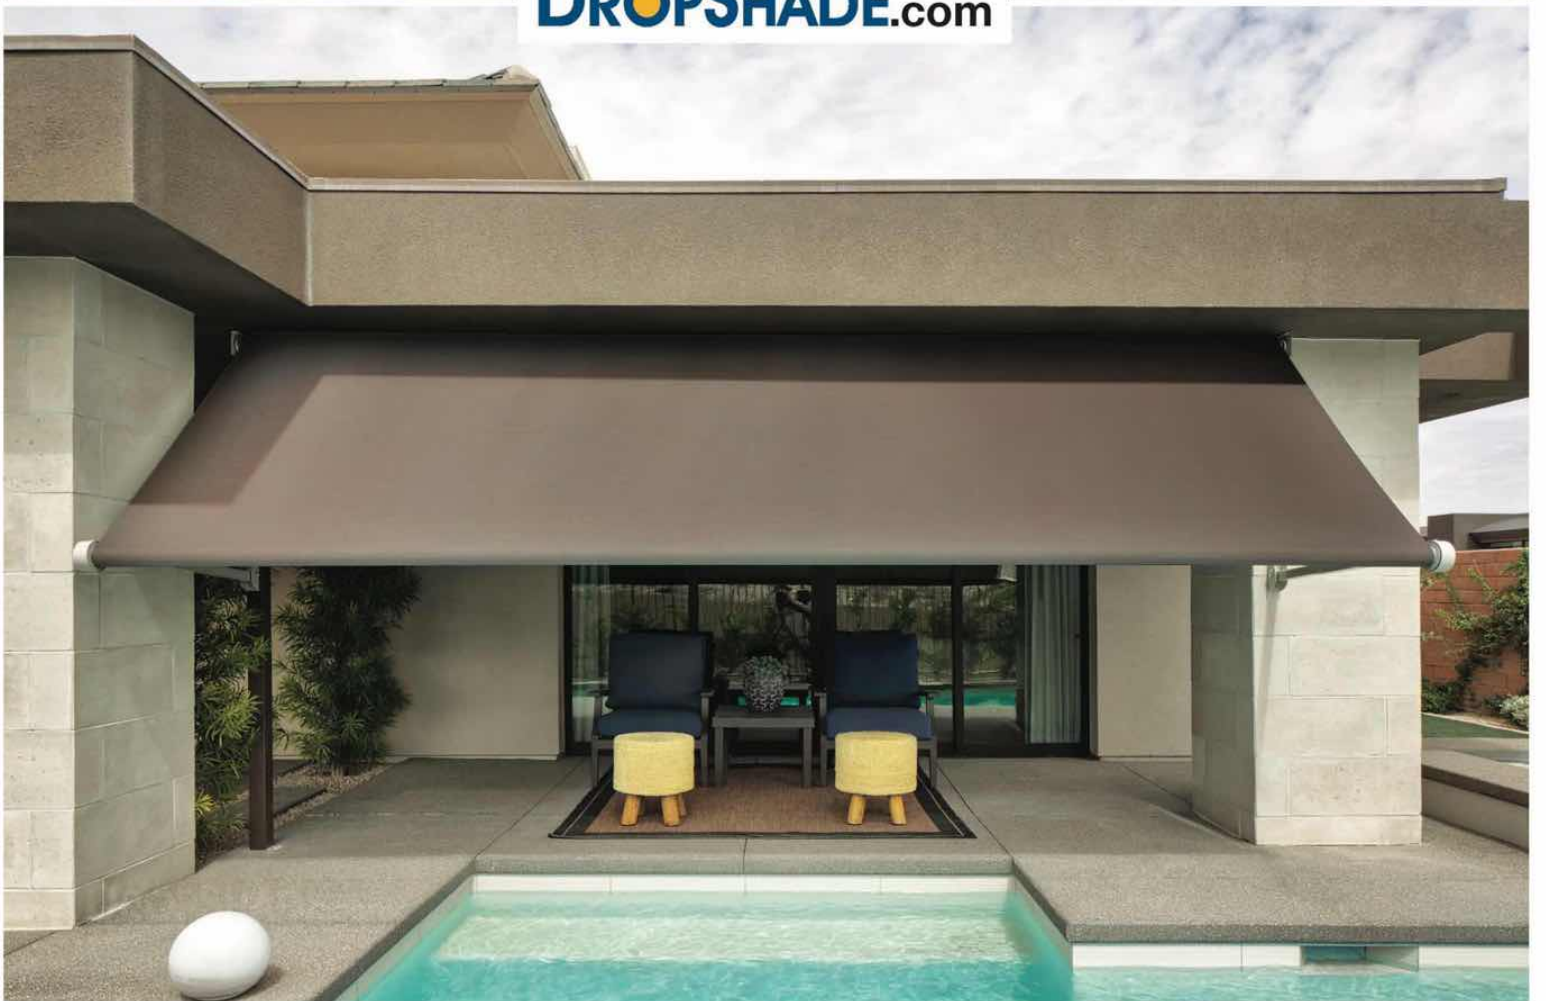

DROPSHADE.com