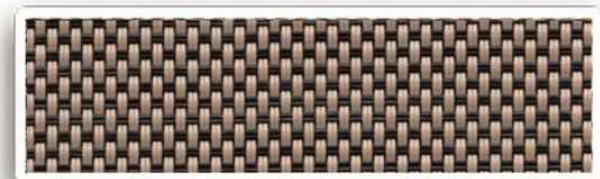

## DREAMWEAVE

VISI4009-118 Almond Brown

VISI4005-118 White

VISI4011-126 Cashmere Elite

VISI4001-126 Galaxy

VISI4003-126 Bermuda

VISI4007-118 Quartz

VISI4002-118 Platinum

VISI4010-126 Carmel Tweed

VISI4004-118 Pewter

VISI4008-126 Pistaccio

VISI4012-126 Cosmo

VISI4013-126 Mocha

VISI4014-126 Honey Beige

VISI4006-126 Tobacco

All products made in USA.

Custom colors and widths available. Minimum order of 1000 yards. Up charges may apply.

DROPSHADE is a registered trademark of DropShade Corporation

**Galaxy**

**Bronze**

**Dark Grey**

**Light Grey**

**Beige**