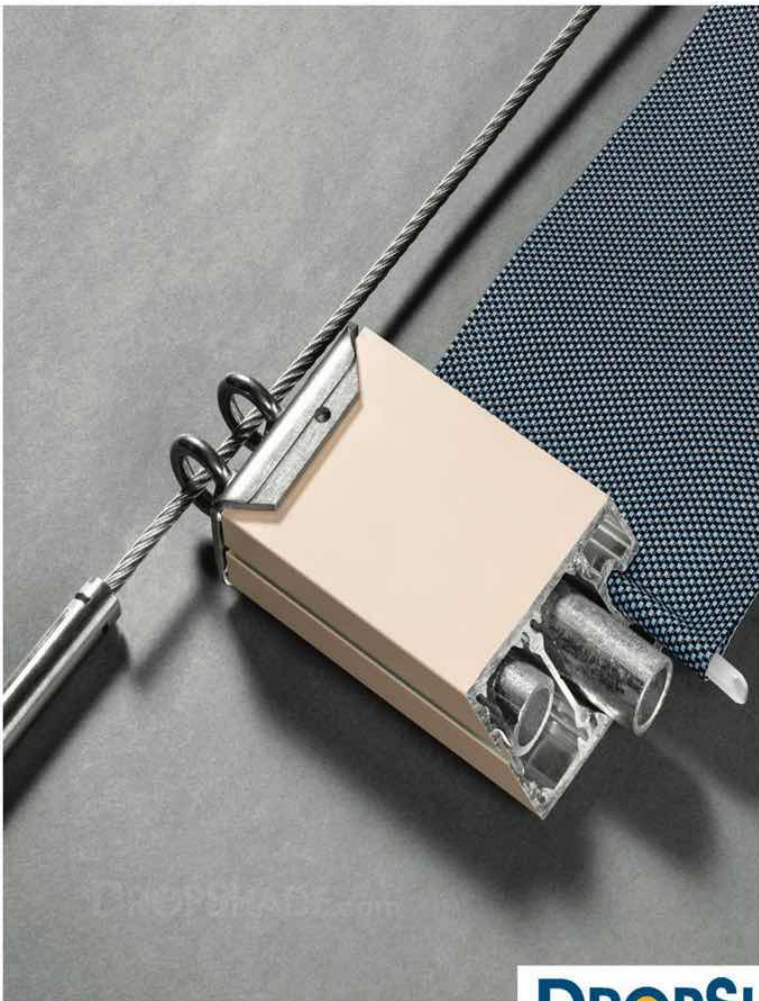

DROPSHADE.com

DROPSHADE.com