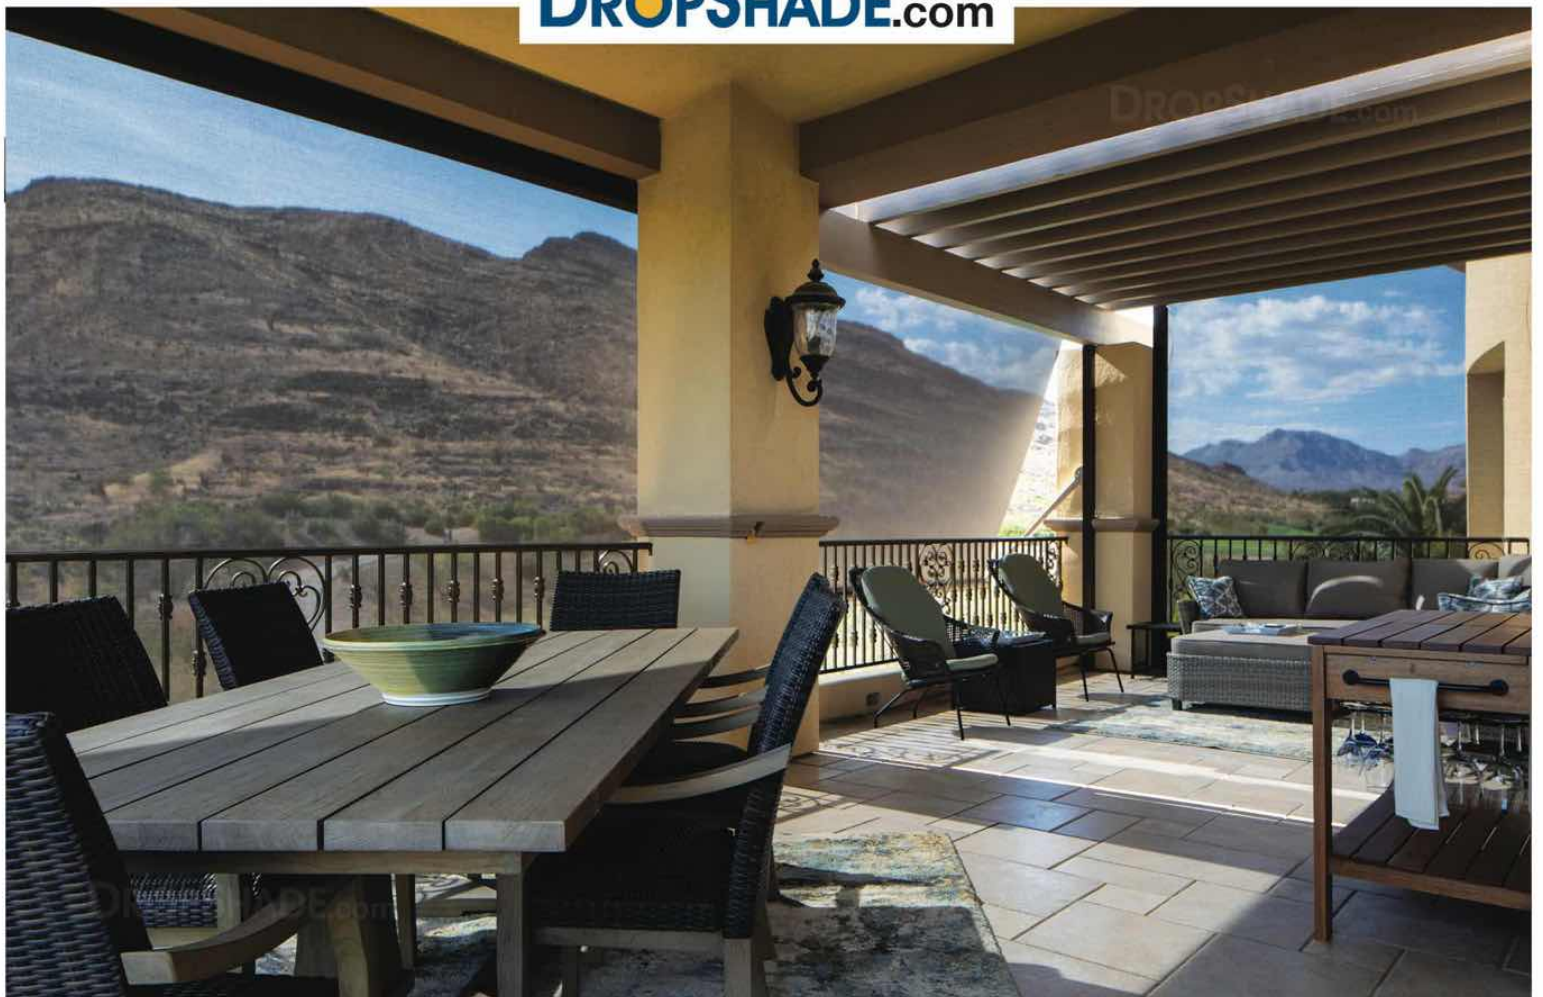

DROPSHADE.com