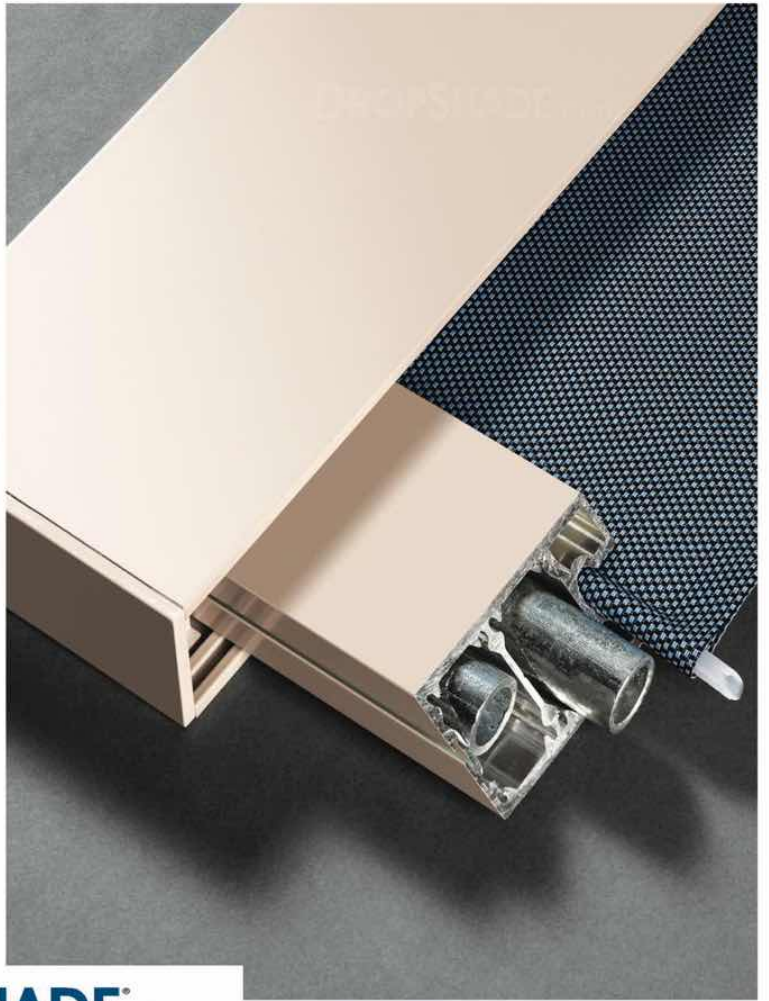

DROPSHADE.com

DROPSHADE.com