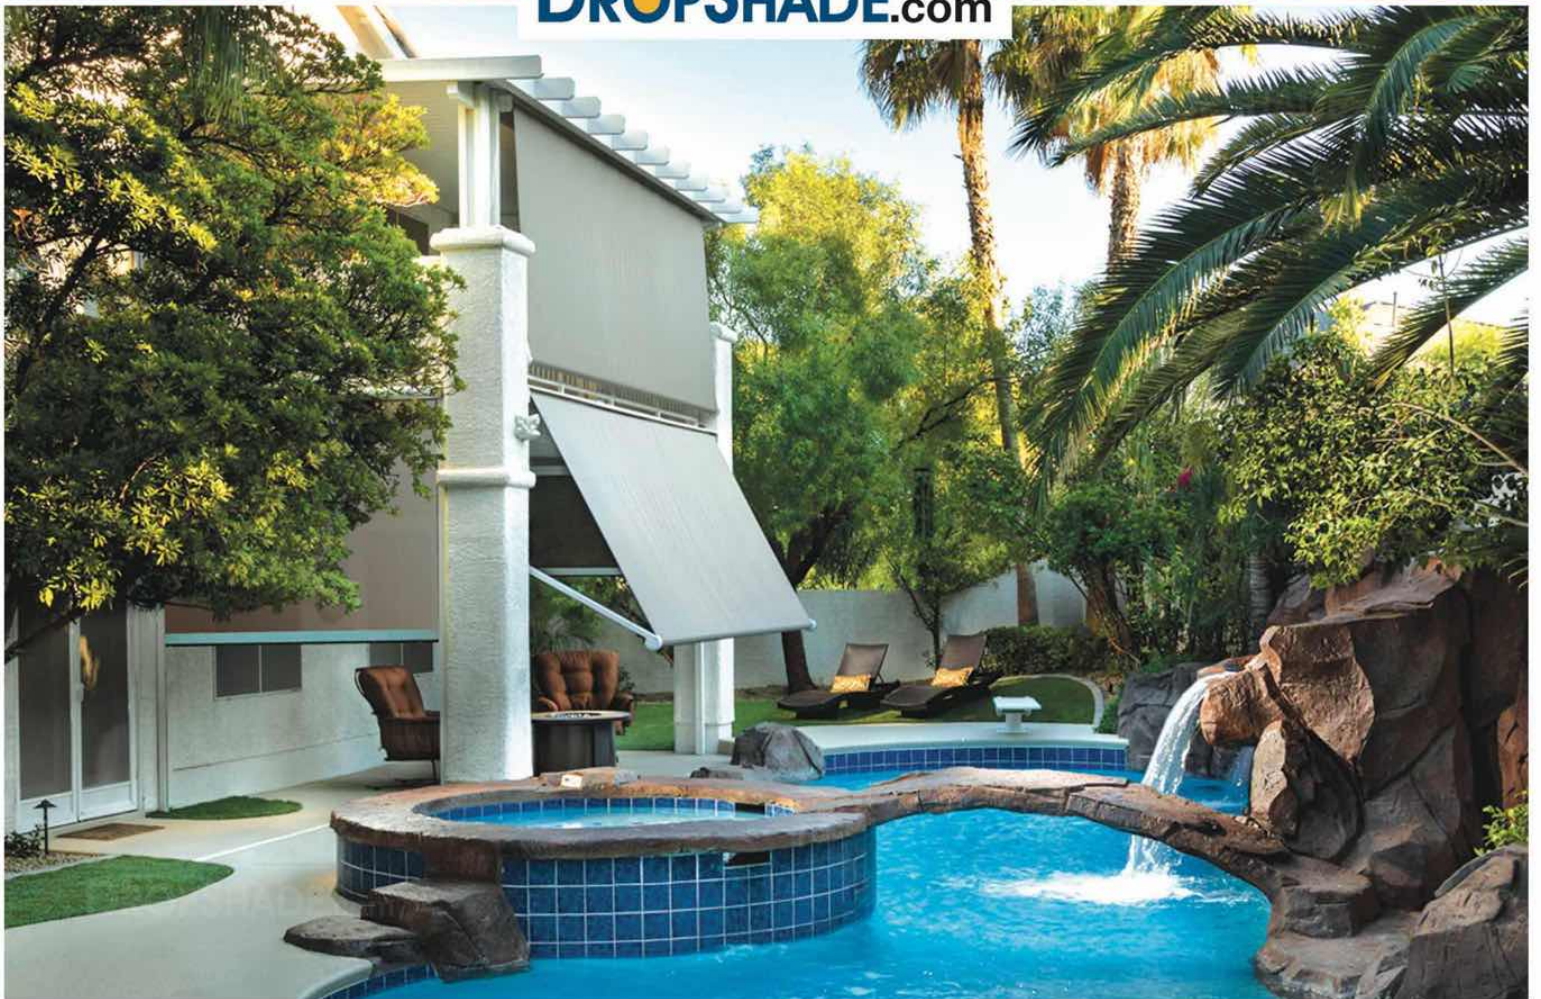

DROPSHADE.com