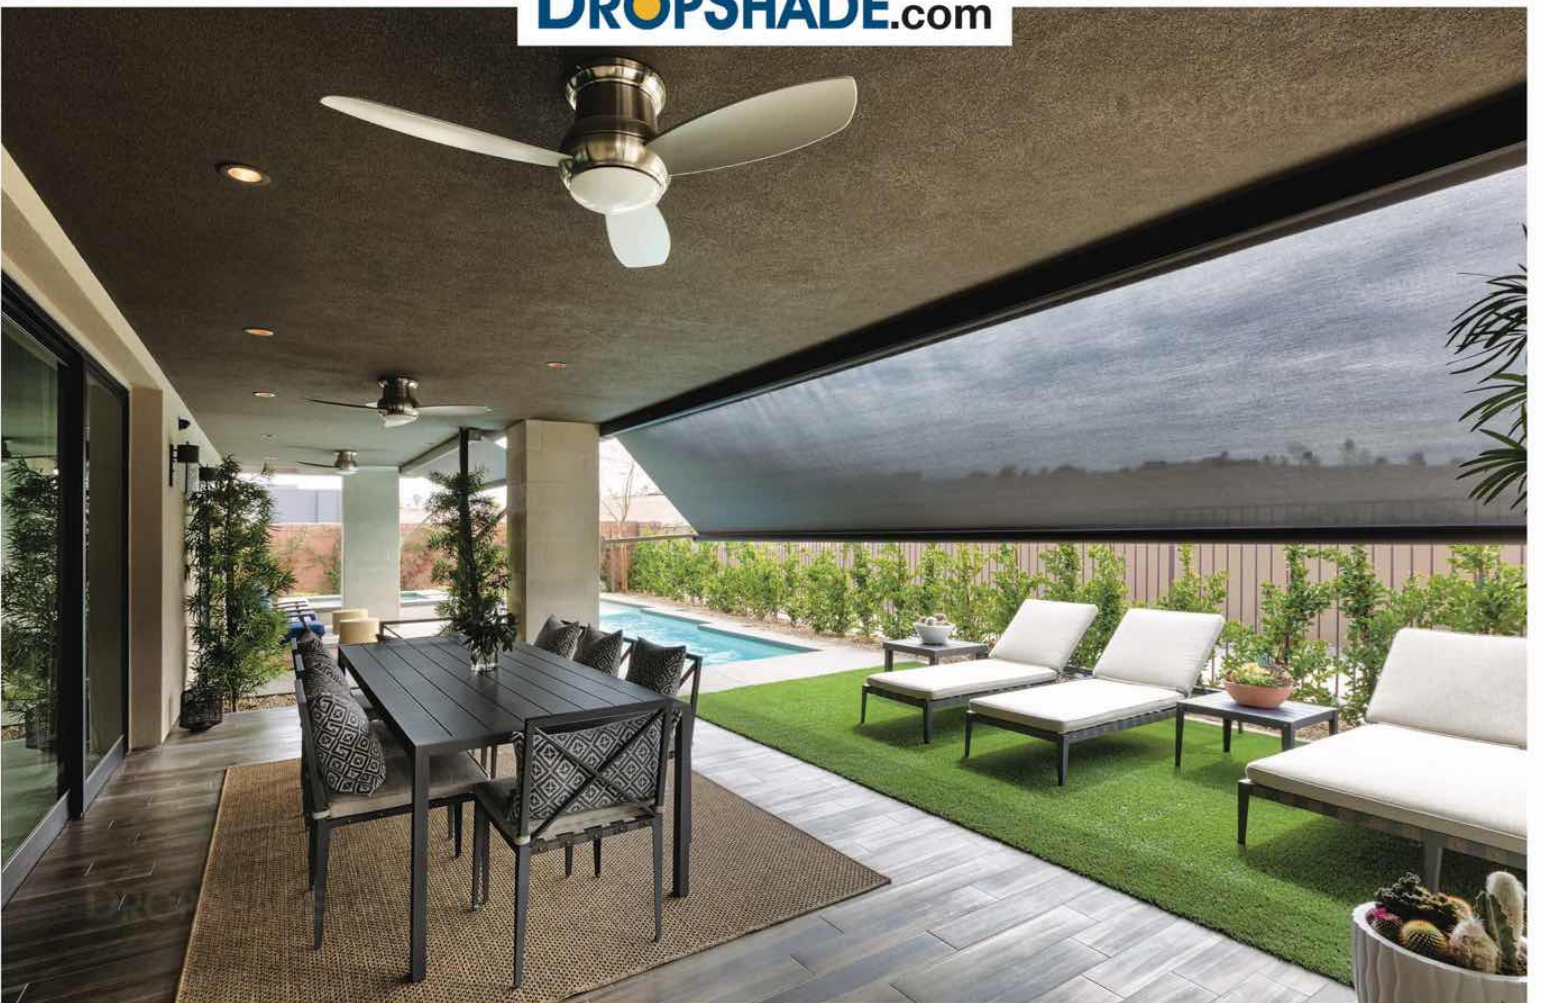

DROPSHADE.com