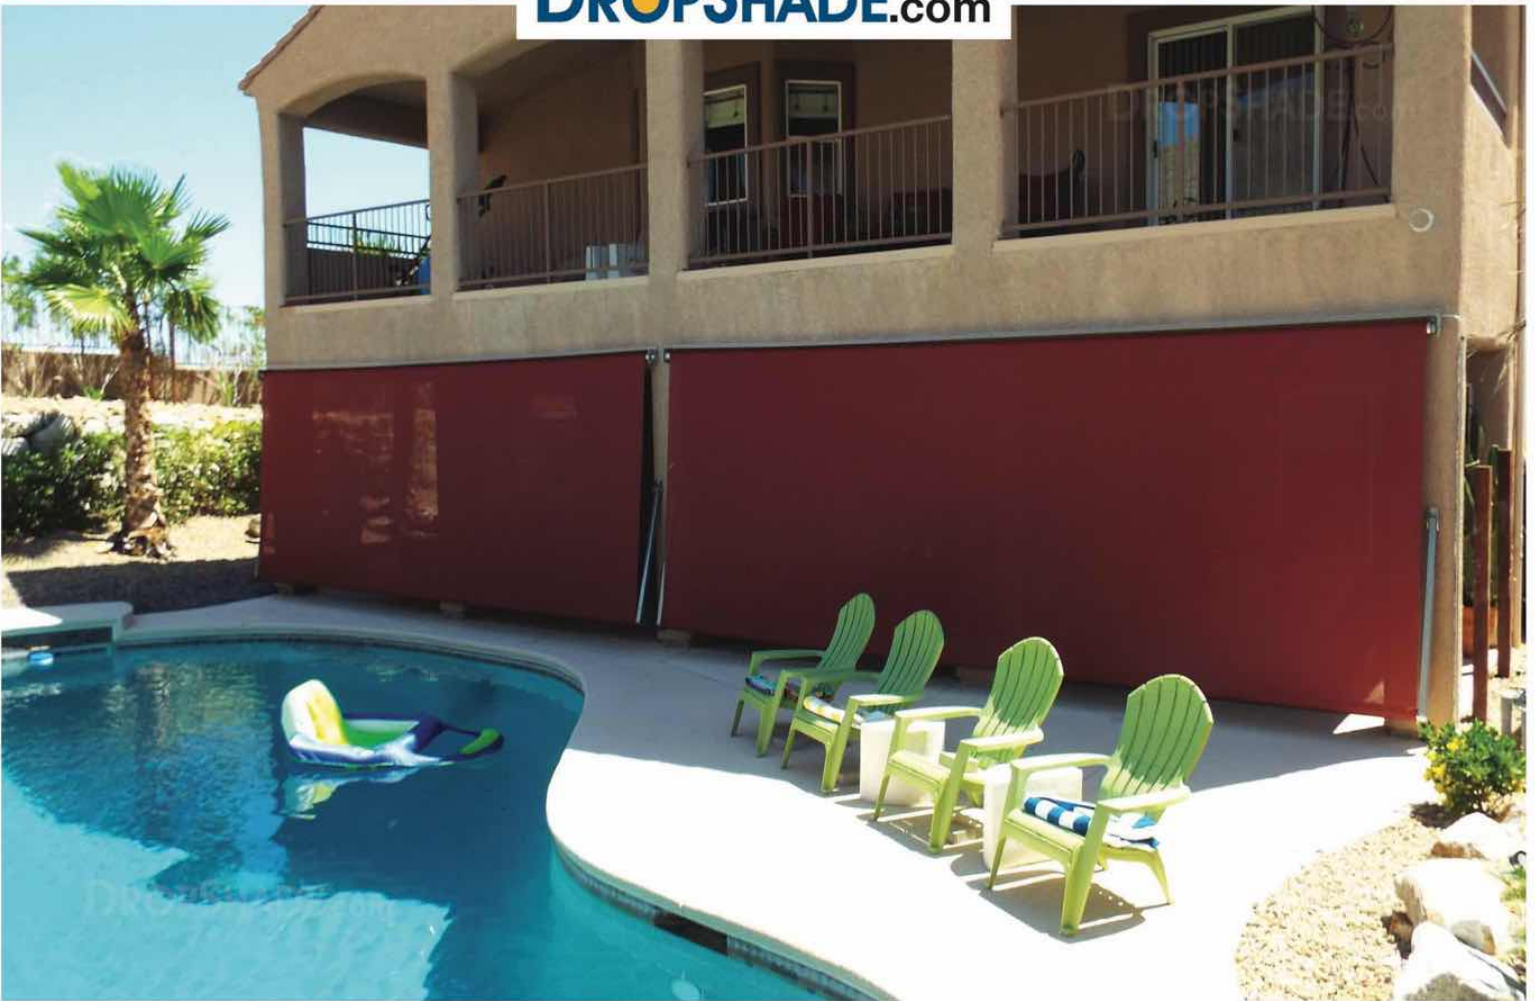

DROPSHADE.com