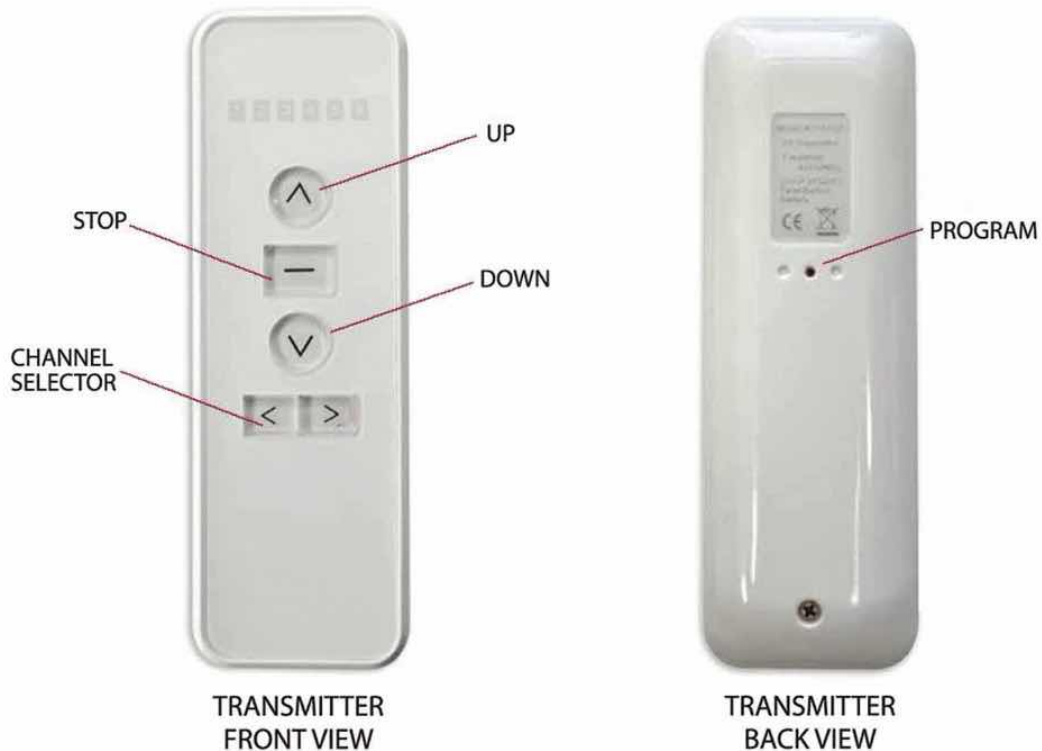

### HOW TO "MARRY THE TRANSMITTER"

This function allows you to add a programmed motor to another remote or channel.

- 1) EXISTING REMOTE - Press and hold the "STOP" button (3 to 5 seconds) and release when the motor starts to beep.
- 2) NEW REMOTE OR CHANNEL - Immediately Press the "UP" button on another channel. If done correctly the motor will beep again. Test that the motor married correctly to the new remote channel or transmitter. (if done incorrectly motor could go into jog mode..see below)  
*NOTE: You can marry multiple motors to the same individual remote channel and create a group if desired. Just repeat the instructions for each motor you wish to marry.*